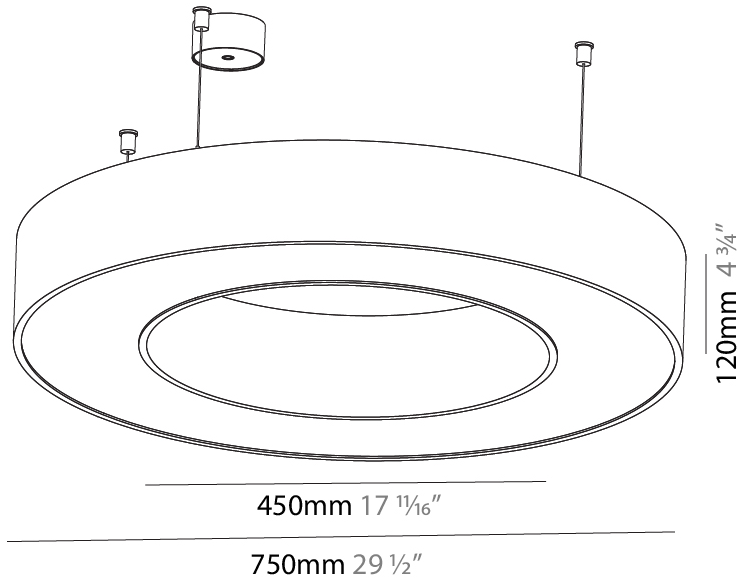

GENERAL

Series: Glorious
Subseries: Glorious
Brand: Prolicht
Division: Architectural
Mounting Type: Suspension
Mounting Location: Ceiling
Subcategory: Ambient

PHYSICAL

Shape: Round
Diameter (mm): 750
Diameter (in): 29 1/2
Height (mm): 120
Height (in): 4 3/4
Max. Overall Height (mm): 2120
Max. Overall Height (in): 83 7/16
Light Distribution: Direct / Indirect
Weight (kg): 7.675
Weight (lbs): 16.9
Diffuser: [PMMA - Opal or Micro-Prism](#)
Fixture Finish: [SSR / BKV / CWI / CRY / HAB / UFT / ITA / RUA / FTG / MYG / LOD / PUS / FRO / FUP / KIA / POP / BLS / SPG / MEY / GOH / GUM / CHC / COM / ABZ / JAG / OBR / MOS / ROR](#)
Fixture Material: Aluminum

ELECTRICAL

Lamp Type: LED (Zhaga Standard)
Input Wattage (W): 45
Total Output Wattage (W): 40 / 32 (3500K)
Dimming: [Non-Dimming / Phase Dimming (120Vac only) / 0-10V Dimming](#)
Driver Included: Yes
Driver Location: Integrated
Driver Type: Constant Current
Driver Class: Class 2
Input Voltage (V): 120 - 277
Constant Current (MA): 350 / 600/400 (3500K)

LED

[Color Temperature (°K): 3000 / 3500 / 4000](#)
Max. Delivered Lumen (lm): 2770 / 2862 / 2920 Direct / 1380 / 1440 / 1470 Indirect
CRI: >80 CRI
Efficiency (%): 71
Lamp Life (hrs): 50000

OPTICAL

RATINGS AND CERTIFICATIONS

Certified By: Certified for North American Standards
IP rating: IP20