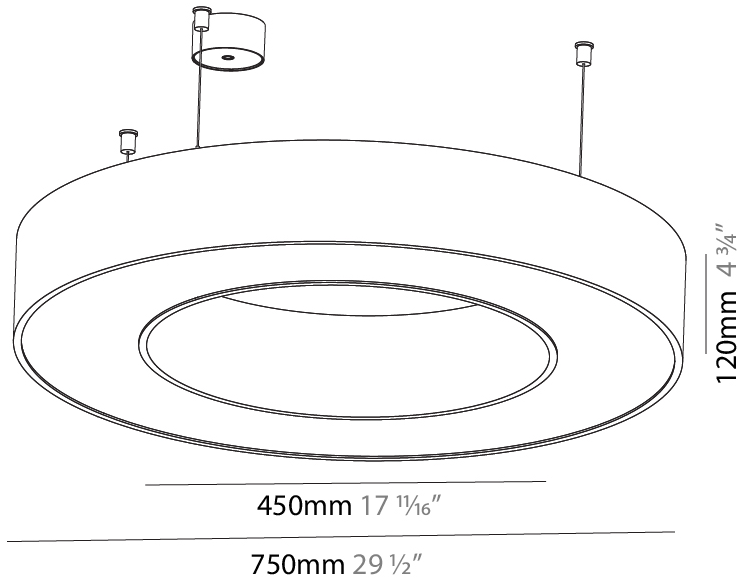

GENERAL

Series: Glorious
Subseries: Glorious
Brand: Prolight
Division: Architectural
Mounting Type: Suspension
Mounting Location: Ceiling
Subcategory: Ambient

PHYSICAL

Shape: Round
Diameter (mm): 750
Diameter (in): 29 1/2
Height (mm): 120
Height (in): 4 3/4
Max. Overall Height (mm): 2120
Max. Overall Height (in): 83 7/16
Light Distribution: Direct / Indirect
Weight (kg): 7.675
Weight (lbs): 16.9
Diffuser: PMMA - Opal or Micro-Prism
Fixture Finish: SSR / BKV / CWI / CRY / HAB / UFT / ITA / RUA / FTG / MYG / LOD / PUS / FRO / FUP / KIA / POP / BLS / SPG / MEY / GOH / GUM / CHC / COM / ABZ / JAG / OBR / MOS / ROR
Fixture Material: Aluminum

ELECTRICAL

Lamp Type: LED (Zhaga Standard)
Input Wattage (W): 45
Total Output Wattage (W): 40 / 32 (3500K)
Dimming: Non-Dimming / Phase Dimming (120Vac only) / 0-10V Dimming
Driver Included: Yes
Driver Location: Integrated
Driver Type: Constant Current
Driver Class: Class 2
Input Voltage (V): 120 - 277
Constant Current (MA): 350 / 600/400 (3500K)

LED

Color Temperature (°K): 3000 / 3500 / 4000
Max. Delivered Lumen (lm): 2770 / 2862 / 2920 Direct / 1380 / 1440 / 1470 Indirect
CRI: >80 CRI
Efficiency (%): 71
Lamp Life (hrs): 50000

OPTICAL

RATINGS AND CERTIFICATIONS

Certified By: Certified for North American Standards
IP rating: IP20