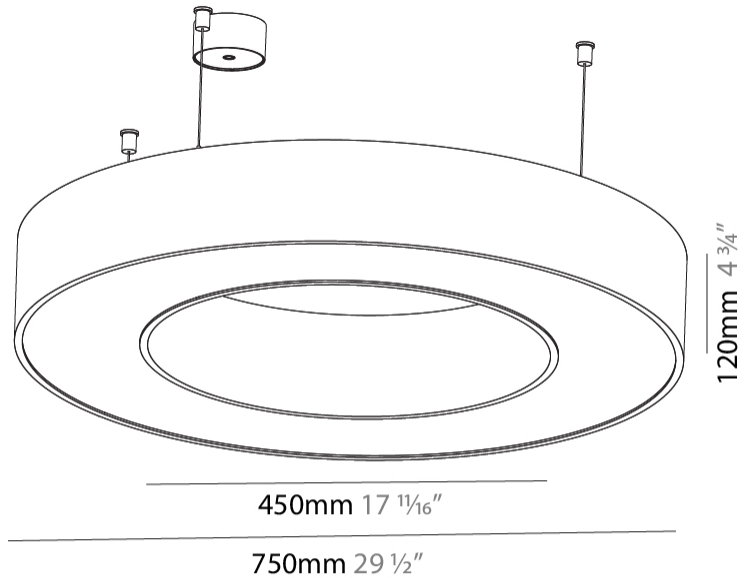

GENERAL

Series: Glorious
Subseries: Glorious
Brand: Prolight
Division: Architectural
Mounting Type: Suspension
Mounting Location: Ceiling
Subcategory: Ambient

PHYSICAL

Shape: Round
Diameter (mm): 750
Diameter (in): 29 1/2
Height (mm): 120
Height (in): 4 3/4
Max. Overall Height (mm): 2120
Max. Overall Height (in): 83 7/16
Light Distribution: Direct
Weight (kg): 7.062
Weight (lbs): 15.56
Diffuser: [PMMA - Opal or Micro-Prism](#)
Fixture Finish: [SSR / BKV / CWI / CRY / HAB / UFT / ITA / RUA / FTG / MYG / LOD / PUS / FRO / FUP / KIA / POP / BLS / SPG / MEY / GOH / GUM / CHC / COM / ABZ / JAG / OBR / MOS / ROR](#)
Fixture Material: Aluminum

ELECTRICAL

Lamp Type: LED (Zhaga Standard)
Input Wattage (W): 30
Total Output Wattage (W): 24 / 19.2 (3500K)
Dimming: [Non-Dimming / Phase Dimming (120Vac only) / 0-10V Dimming](#)
Driver Included: Yes
Driver Location: Integrated
Driver Type: Constant Current
Driver Class: Class 2
Input Voltage (V): 120 - 277
Constant Current (MA): 350 / 600 (3500K)

LED

Color Temperature (°K): [3000 / 3500 / 4000](#)
Max. Delivered Lumen (lm): 2770 / 2862 / 2920
CRI: >80 CRI
Efficiency (%): 65
Lamp Life (hrs): 50000

OPTICAL

RATINGS AND CERTIFICATIONS

Certified By: Certified for North American Standards
IP rating: IP20