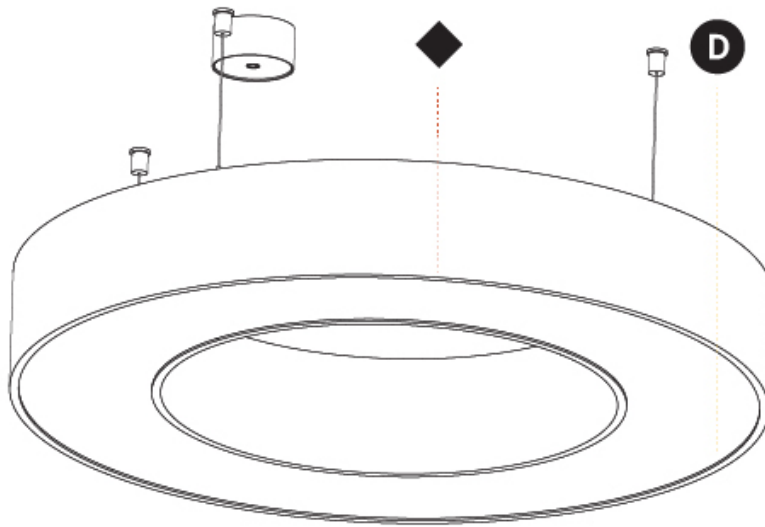

A30201-

PROJECT _____

TYPE _____

SPECIFIER _____

QUANTITY _____

DATE _____