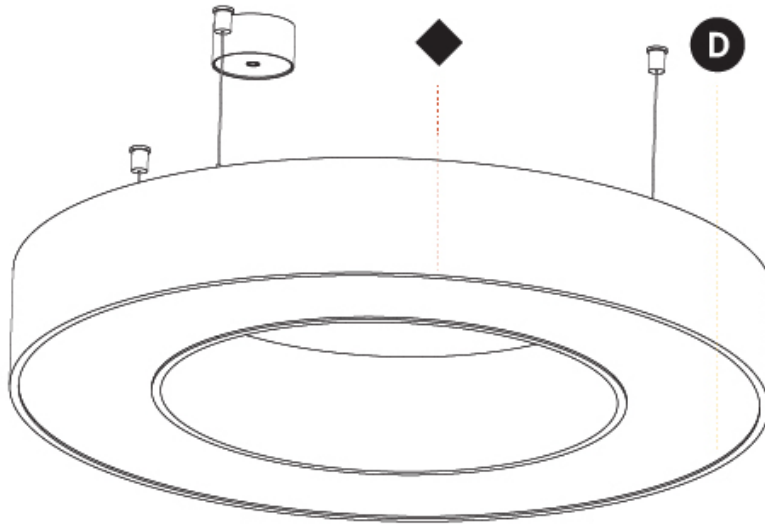

A30297-

PROJECT _____

TYPE _____

SPECIFIER _____

QUANTITY _____

DATE _____