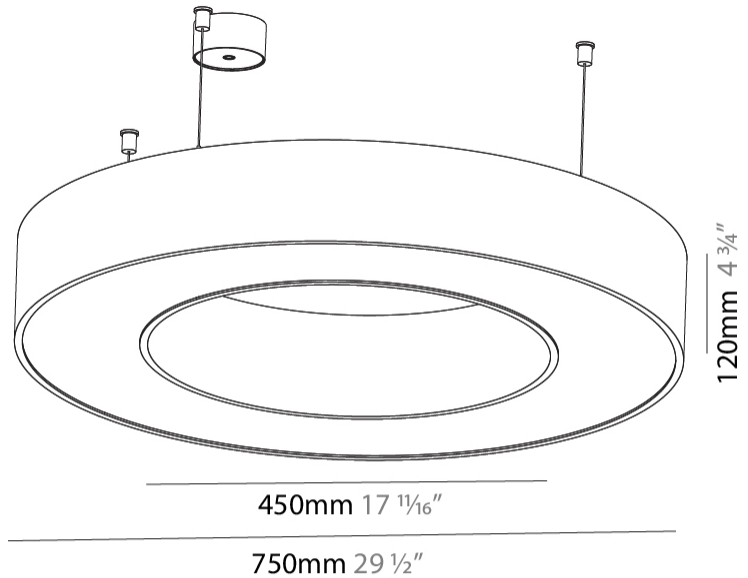

GENERAL

Series: Glorious
Subseries: Glorious
Brand: Prolight
Division: Architectural
Mounting Type: Suspension
Mounting Location: Ceiling
Subcategory: Ambient

PHYSICAL

Shape: Round
Diameter (mm): 750
Diameter (in): 29 1/2
Height (mm): 120
Height (in): 4 3/4
Max. Overall Height (mm): 2120
Max. Overall Height (in): 83 7/16
Light Distribution: Direct
Weight (kg): 7.062
Weight (lbs): 15.56
Diffuser: [PMMA - Opal or Micro-Prism](#)
Fixture Finish: [SSR / BKV / CWI / CRY / HAB / UFT / ITA / RUA / FTG / MYG / LOD / PUS / FRO / FUP / KIA / POP / BLS / SPG / MEY / GOH / GUM / CHC / COM / ABZ / JAG / OBR / MOS / ROR](#)
Fixture Material: Aluminum

ELECTRICAL

Lamp Type: LED (Zhaga Standard)
Input Wattage (W): 30
Total Output Wattage (W): 24 / 19.2 (3500K)
Dimming: [Non-Dimming / Phase Dimming (120Vac only) / 0-10V Dimming](#)
Driver Included: Yes
Driver Location: Integrated
Driver Type: Constant Current
Driver Class: Class 2
Input Voltage (V): 120 - 277
Constant Current (MA): 350 / 600 (3500K)

LED

Color Temperature (°K): [3000 / 3500 / 4000](#)
Max. Delivered Lumen (lm): 2770 / 2862 / 2920
CRI: >80 CRI
Efficiency (%): 65
Lamp Life (hrs): 50000

OPTICAL

RATINGS AND CERTIFICATIONS

Certified By: Certified for North American Standards
IP rating: IP20