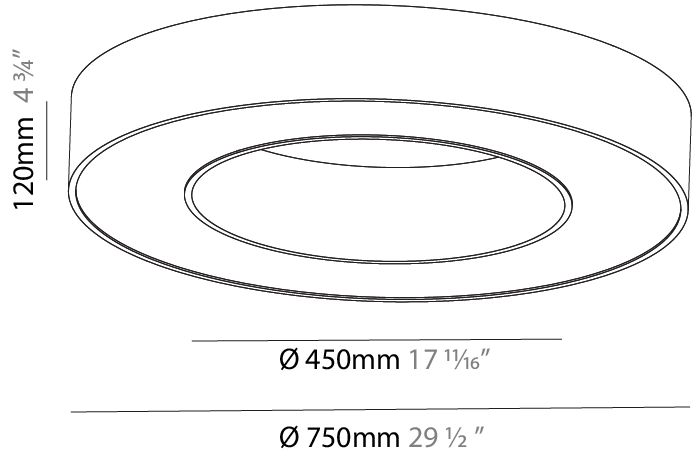

1. To build a product code in our configurator select the specify button on the base model # product page
2. To build a manual product code on this datasheet choose from the options listed below in blue font and add the suffix to the base model #

GENERAL

Series: Glorious
Subseries: Glorious
Brand: Prolicht
Division: Architectural
Mounting Type: Surface
Mounting Location: Ceiling
Subcategory: Ambient

PHYSICAL

Shape: Round
Diameter (mm): 750
Diameter (in): 29 1/2
Height (mm): 120
Height (in): 4 3/4
Light Distribution: Direct
Weight (kg): 7.044
Weight (lbs): 15.50
Diffuser: PMMA - Opal or Micro-Prism
Fixture Finish: SSR / BKV / CWI / CRY / HAB / LAG / UFT / ITA / RUA / RUR / MIC / FTG / MYG / TWT / LOD / PUS / FRO / FUP / KIA / POP / BLS / SPG / MEY / GOH / GUM / CHC / COM / ABZ / JAG / OBR / MOS / ROR
Fixture Material: Aluminum

ELECTRICAL

Lamp Type: LED (Zhaga Standard)
Input Wattage (W): 30
Total Output Wattage (W): 24 / 19.2 (3500K)
Dimming: Non-Dimming / Phase Dimming (120Vac only) / 0-10V Dimming
Driver Included: Yes
Driver Location: Integrated
Driver Type: Constant Current - 120 / 277Vac
Driver Class: Class 2
Input Voltage (V): 120 - 277
Constant Current (MA): 350 / 600 (3500K)

LED

Color Temperature (°K): 3000 / 3500 / 4000
Max. Delivered Lumen (lm): 2770 / 2862 / 2920
CRI: >80 CRI
Efficiency (%): 65
Lamp Life (hrs): 50000

OPTICAL

RATINGS AND CERTIFICATIONS

Certified By: Certified for North American Standards
IP rating: IP20